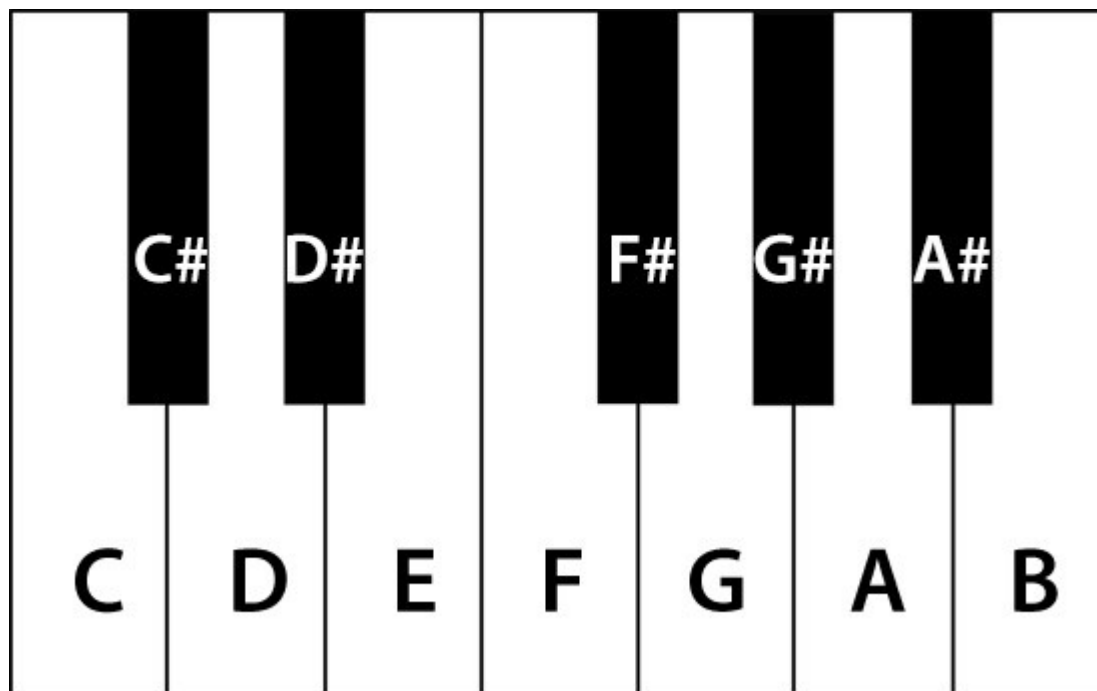

## 5-Minute Music Theory Cheat Sheet

WorshipDeeper.com

Most western music is based on the major scale. That scale consists of seven notes.

Let's look at the key of C as an example.

The key of C happens to be all white keys on a piano keyboard.

Each note in the scale can also be thought of as a number.

1	2	3	4	5	6	7
C	D	E	F	G	A	B

Most worship music uses the 1, 2, 4, 5, 6 chords in any given key.

You may have seen them written like this: I, II, IV, V, VI

Some chords in the key are major, some are minor. For example, in C:

1	2	4	5	6
C major	D minor	F major	G major	A minor

Adding in less common chords (III and VII minor) you will see chords in the key of C as follows.

## Cheat Sheet

Now you know why you always see the same chords in songs in a certain key. Here are common chords in all the keys – your cheat sheet!